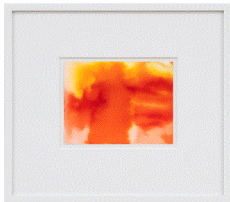

\$ 12,000.00

Rachel Valdes
Acuarela espacial #9, 2021
Watercolor on heavy paper
10 1/2 x 9 1/8 in
26.7 x 23.3 cm
(786-2120)

\$ 1,200.00

Rachel Valdes
Acuarela espacial #4, 2021
Watercolor on heavy paper
10 1/2 x 9 1/8 in
26.7 x 23.3 cm
(786-2119)

\$ 3,500.00

Rachel Valdes
Acuarela espacial #8, 2021
Watercolor on heavy paper
10 1/2 x 9 1/8 in
26.7 x 23.3 cm
(786-2118)

\$ 1,200.00

Rachel Valdes
Acuarela espacial #1, 2021
Watercolor on heavy paper
10 1/2 x 9 1/8 in
26.7 x 23.3 cm
(786-2117)