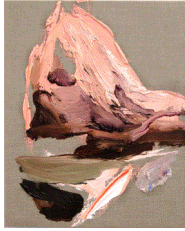

Pan American Art **Projects**

274 NE 67th Street Miami FL 33138 | 305.751.2550 | www.panamericanart.com

Rachel Valdes
Acción sobre superficie 26, 2021
Oil on canvas
15 3/4 x 13 in
40 x 33 cm
(786-2102)

$ 3,500.00