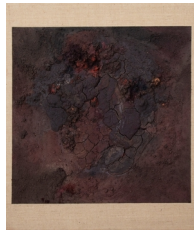

RACHEL VALDES

Rachel Valdes
Tierra (círculo II), 2021
Soil and pigment on canvas
78 3/4 x 78 3/4 in
200 x 200 cm
(786-2128)

\$ 21,000.00

Rachel Valdes
Tierra (cuadrado II), 2021
Soil and pigment on canvas
47 12/50 x 39 37/100 in
120 x 100 cm
(786-2127)

\$ 12,000.00

Rachel Valdes
Tierra (cuadrado III), 2021
Soil and pigment on canvas
47 x 39 in
120 x 100 cm
(786-2126)

\$ 12,000.00

Rachel Valdes
Paisaje blanco II, 2021
Oil on raw canvas
59 3/50 x 47 12/50 in
150 x 120 cm
(786-2125)