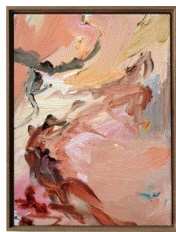

Rachel Valdes
Paisaje 3, 2021
Oil on canvas
15 3/4 x 13 in
40 x 33 cm
(786-2107)

$ 3,500.00