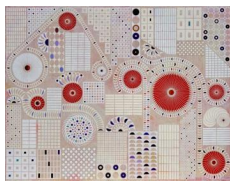

Carlos Estevez
Ciudad exuvia, 2022
Oil and watercolor pencil on canvas
68 x 88 in
172.7 x 223.5 cm
(606-0271)