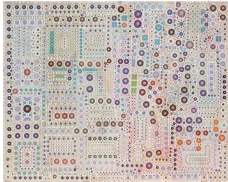

(606-0268)

Pan American Art **Projects**

Carlos Estevez
The Encounter of the Souls, 2020
Assemblage
54 1/2 x 61 x 8 in
138.4 x 154.9 x 20.3 cm
(606-0269)

Carlos Estevez
The Doors of Immensity, 2021
Assemblage
48 x 40 x 6 in
121.9 x 101.6 x 15.2 cm
(606-2137)