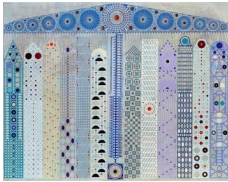

Carlos Estevez
Ciudad carousel, 2022
Oil and watercolor pencil on canvas
70 x 88 in
177.8 x 223.5 cm
(606-0167)