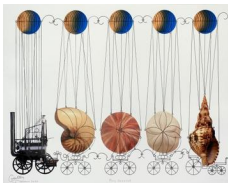

Carlos Estevez
Tren caracol, 2022
Collage on paper
19 x 24 in
48.3 x 61 cm
(606-0170)