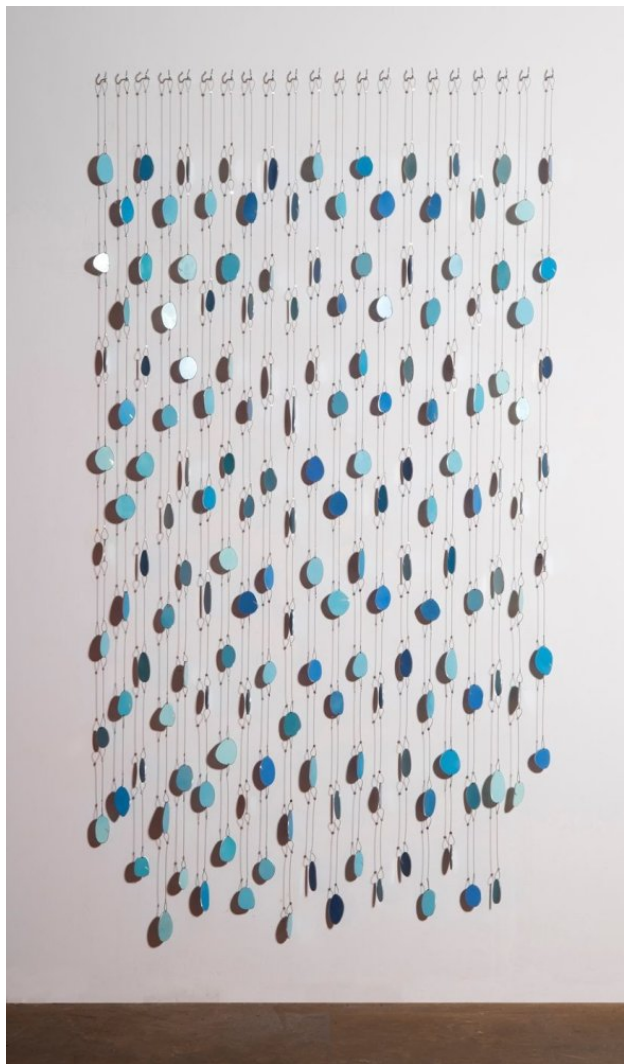

Carolina Sardi
Lluvia, 2018

painted aluminum
112 x 59 in
284.48 x 149.86 cm
Unique
(752-1706)