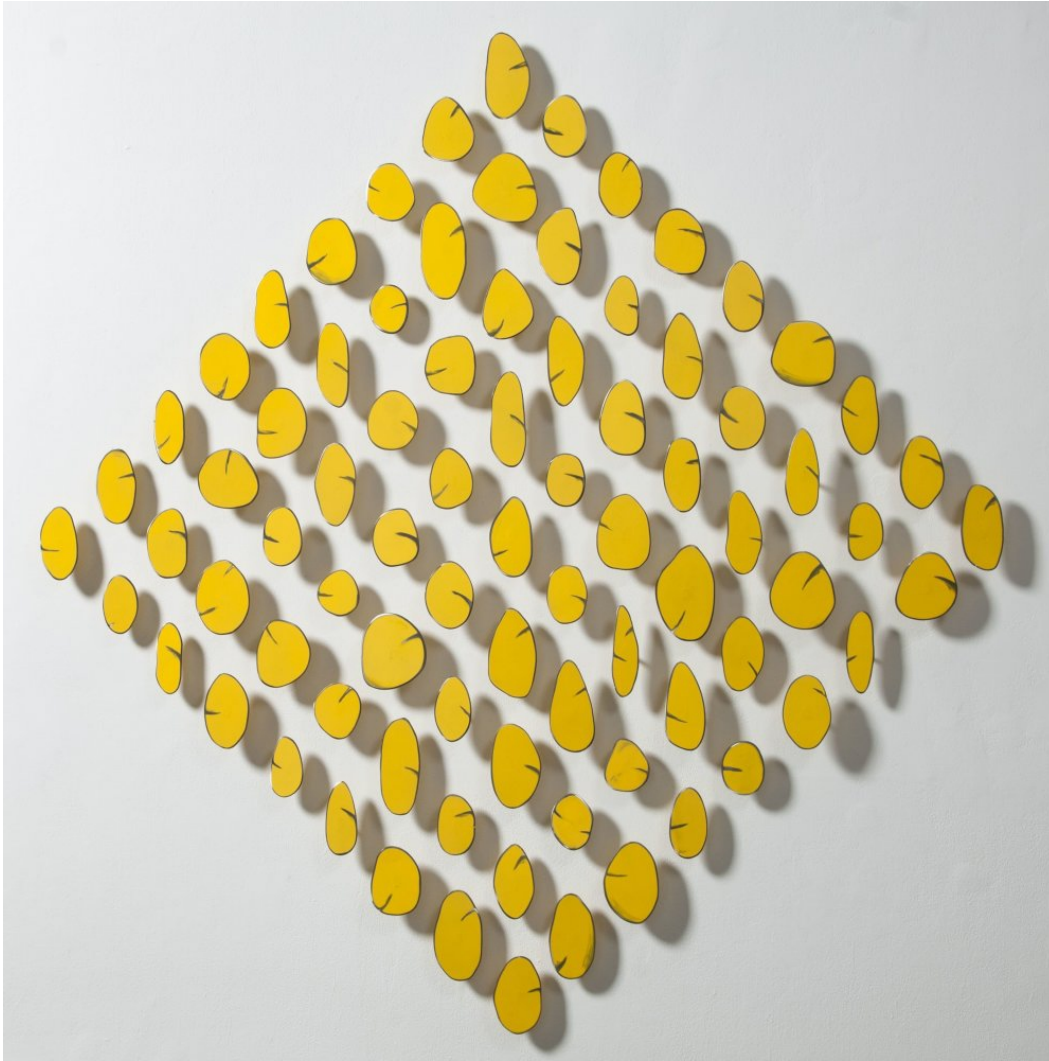

Carolyn Mara
Infinity, 2021

Carolina Sardi
Yellow Diamond, 2013

painted steel
61 x 58 x 2 in
Unique
(752-0613)