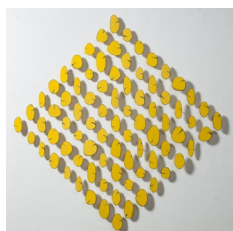

Carolina Sardi
Yellow Diamond, 2013
painted steel
61 x 58 x 2 in
(752-0613)