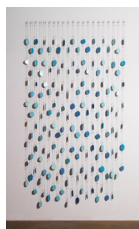

List of Works

Mabel Poblet
Gardenscape, 2016
Laminated digital print, pins
31.50 x 31.50 in
80.01 x 80.01 cm
(645-1275)

Mabel Poblet
Escala de Valores (Scale of Values), 2014-2018
Plasticized newspapers and threads
Dimension Variable
(645-1195)

Mabel Poblet
Purple Scale, 2018
Collage on PVC
31.50 x 31.50
80 x 80
(645-2121)

Carolina Sardi
Amalia, 2020
Plated Steel
67 x 27 x 2 in
(752-2037)

Carolina Sardi
Lluvia, 2018
painted aluminum
112 x 59 in
284.48 x 149.86 cm
(752-1706)